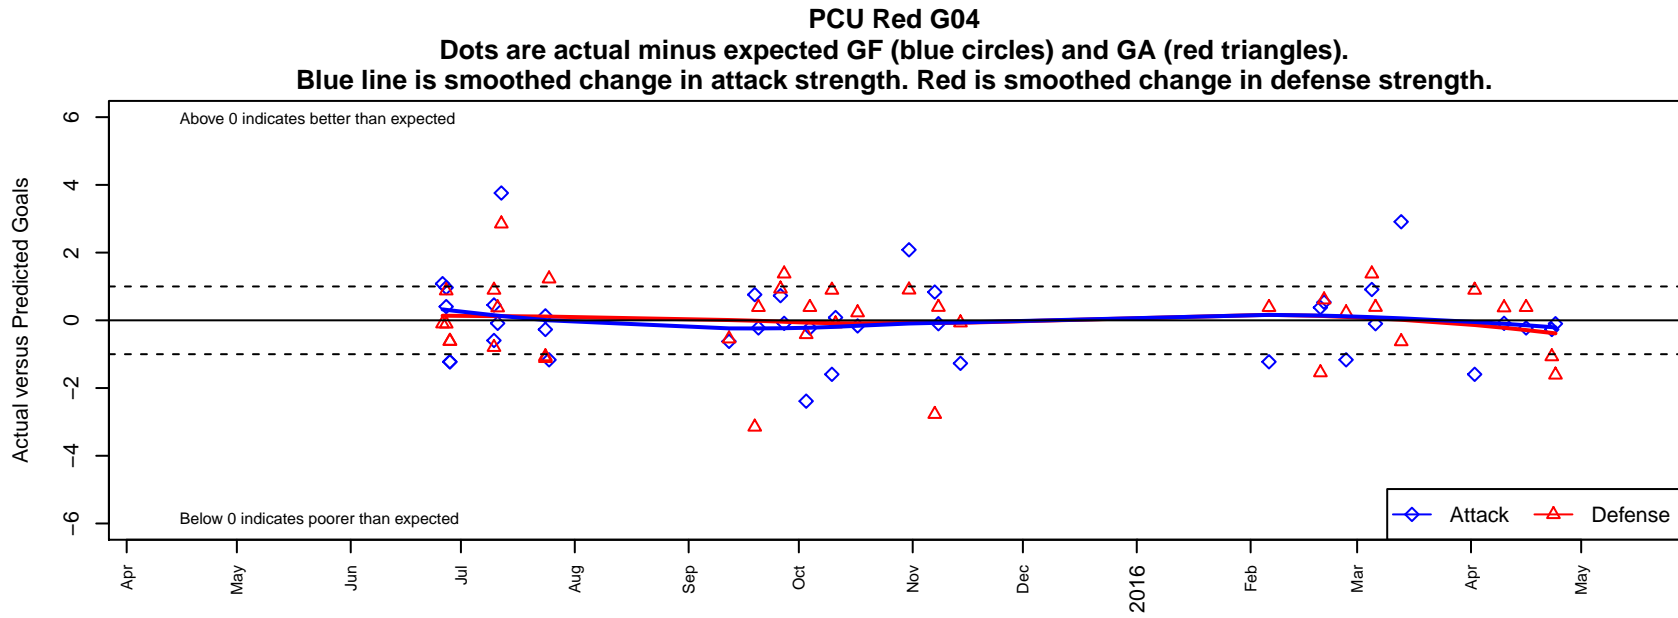

# PCU Red G04

Portland City United SC  
 Portland, OR  
 G04 total strength=646  
 attack=0.7 defense=0.49  
 fall league = PTT G04 Premier Gold  
 spr league = Spr OYS G04 Premier

alt names used:  
 PCU U11G Red  
 PORTLAND CITY UNITED PCU 04G – RED (C  
 PORTLAND CITY UNITEDPCU 04G – RED  
 PCU 04G Red 1  
 PCU 04G Red 1  
 PCU 04G Red 1

**attack and defense variance (black dot)  
relative to other teams  
and top 10 in region**

**attack and defense rating  
relative to others at age  
and all opponents in last 13 months**

**Performance relative to 13 month average**