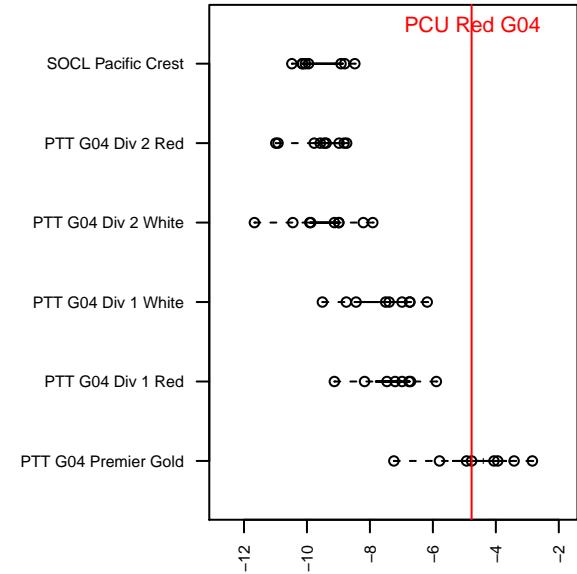

# PCU Red G04

Portland City United SC  
 Portland, OR  
 G04 total strength=646  
 attack=0.7 defense=0.49  
 fall league = PTT G04 Premier Gold  
 spr league = Spr OYS G04 Premier

alt names used:  
 PCU U11G Red  
 PORTLAND CITY UNITED PCU 04G – RED (C  
 PORTLAND CITY UNITEDPCU 04G – RED  
 PCU 04G Red 1  
 PCU 04G Red 1  
 PCU 04G Red 1

**attack and defense variance (black dot)  
relative to other teams  
and top 10 in region**

**attack and defense rating  
relative to others at age  
and all opponents in last 13 months**

**Performance relative to 13 month average**